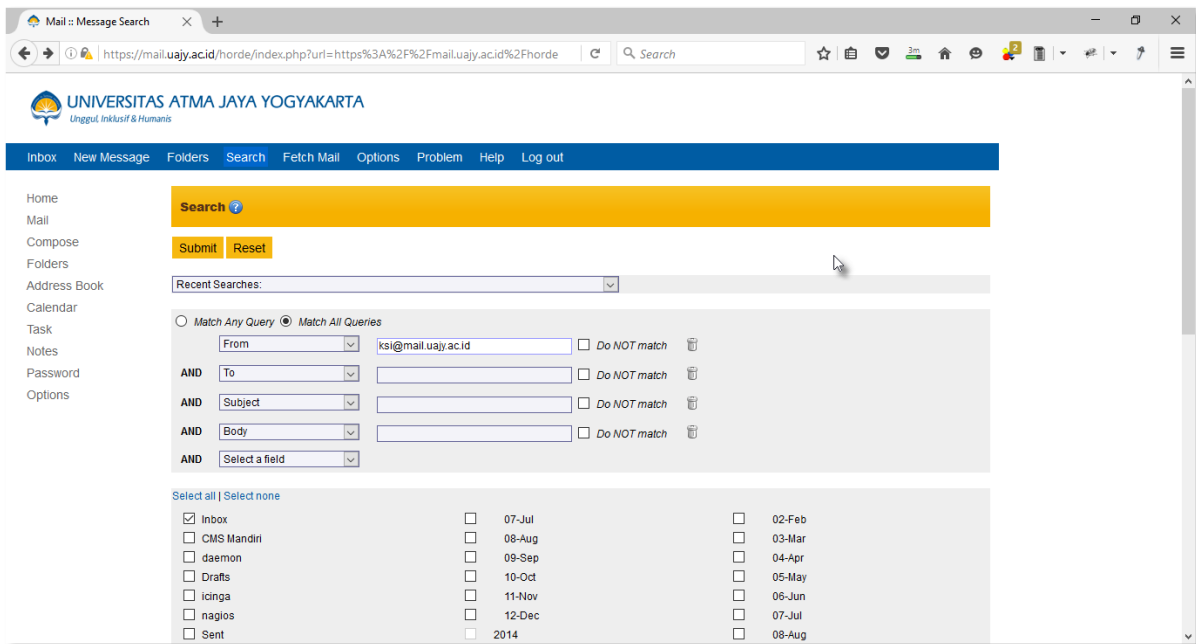

<https://mail.uajy.ac.id/horde>

Maka akan muncul tampilan:

Isikan dengan login yang dimiliki, sama seperti yang digunakan pada mail.uajy.ac.id.

Salah satu fitur yang sangat bermanfaat adalah "Search".

Contoh jika kita ingin mencari email dari **ksi@mail.uajy.ac.id** di folder **inbox**, maka isikan nilai-nilai berikut ini:

Maka hasilnya:

The screenshot shows a webmail interface for Universitas Atma Jaya Yogyakarta. The page title is "Mail :: Search Results" and the URL is "https://mail.uajy.ac.id/horde/index.php?url=https%3A%2F%2Fmail.uajy.ac.id%2Fhorde%2F". The interface includes a navigation menu with options like "Inbox", "New Message", "Folders", "Search", "Fetch Mail", "Options", "Problem", "Help", and "Log out". A sidebar on the left lists various mail functions: Home, Mail, Compose, Folders, Address Book, Calendar, Task, Notes, Password, and Options. The main content area displays "Search Results" for "1 to 18 of 18 Messages". Below this, there are controls for "Select:", "Mark as:", "Move", "Copy", and "Messages to:". Action buttons include "Delete", "Undelete", "Blacklist", "Whitelist", "Forward", "View Messages", "Hide Deleted", and "Purge Deleted". A table lists the search results with columns for checkboxes, ID, Date, From, Subject, and Size.